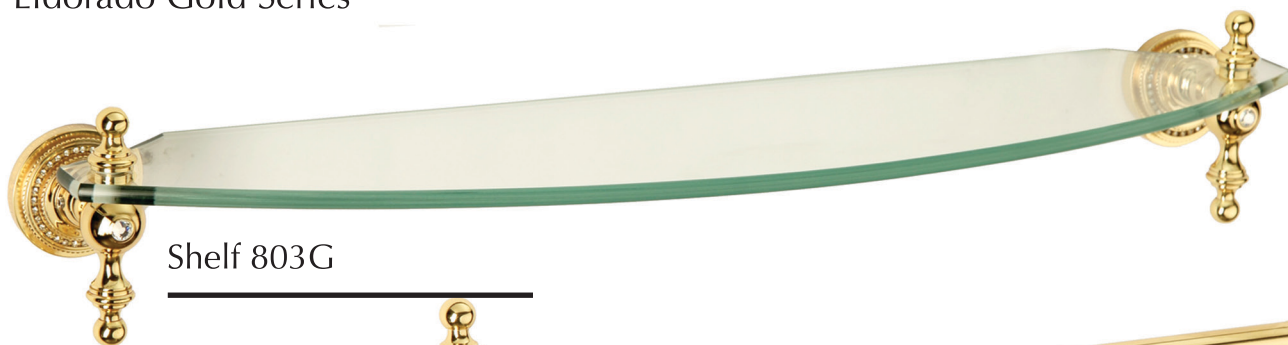

Cotton Box 240G

Cotton Box 240A

Cotton Box 240C

Eldorado Gold Series

Eldorado Gold Series

Shelf 803G

Double Towel Rail 842G

Towel Rail 801G