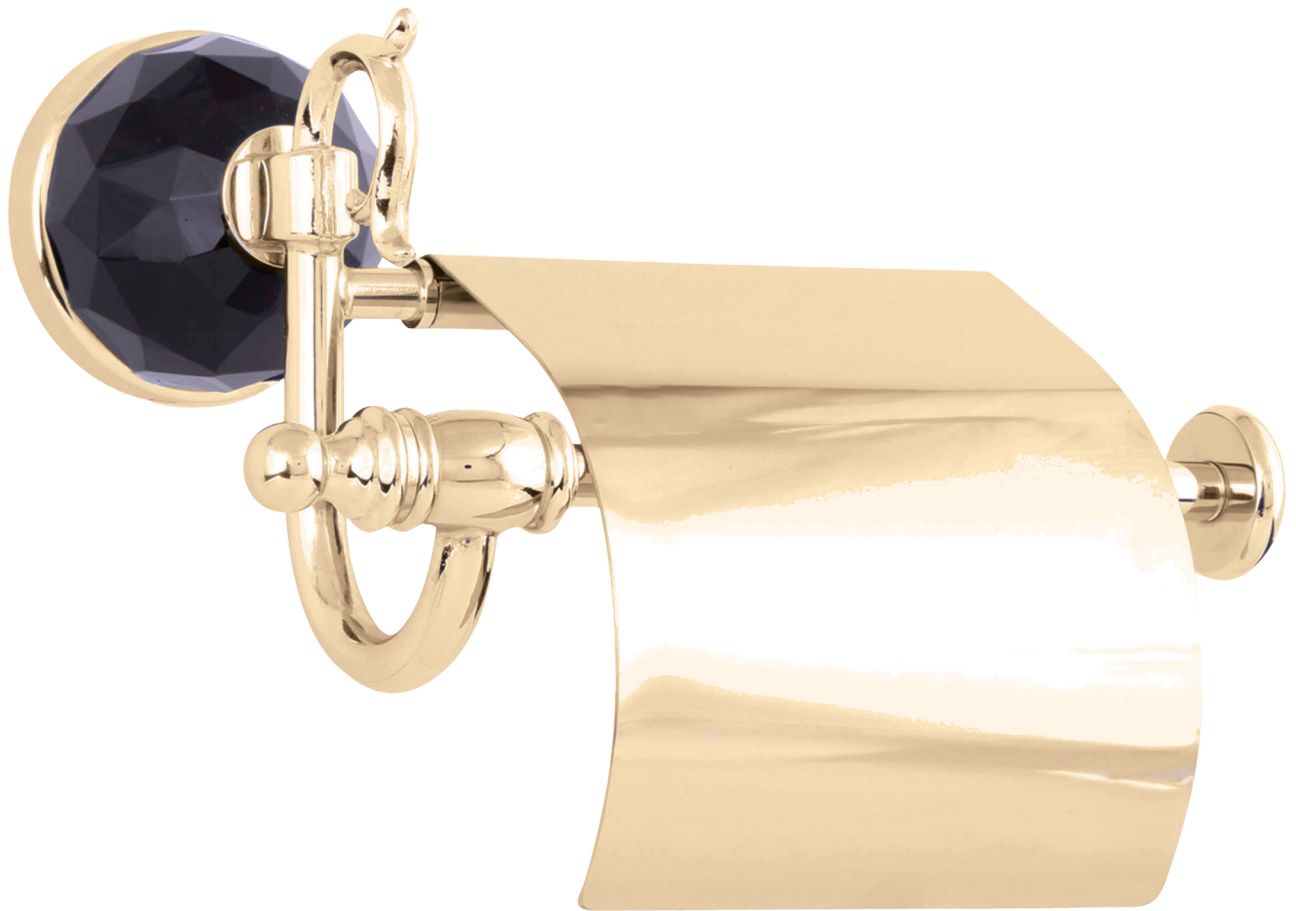

Pan Chrome Series

Pan Chrome Series

Towel Rail 001C

Shelf 003C

Towel Ring 004C

Toilet Roll Holder 012C

Double Hook 010C

Toilet Roll Holder 011C

Soap Dish 007C

Soap Dispenser 014C

Thumbler 006C

Toilet Brush Holder 005C

Diamond Gold Series

Toilet Roll Holder 1111G

Double Hook 1110G

Soap Dish 1107G

Towel Rail 1101G

Towel Ring 1104G

Thumbler 1106G

Toilet Brush Holder 1105G

Toilet Roll Holder 1112G

Versace Freestand Series

Versace Freestand Series

Soap Dish 260A

Soap Dish 260C

Soap Dish 260G

Soap Dispenser 230C

Soap Dispenser 230A

Soap Dispenser 230G

Thumbler 250G

Thumbler 250A

Thumbler 250C