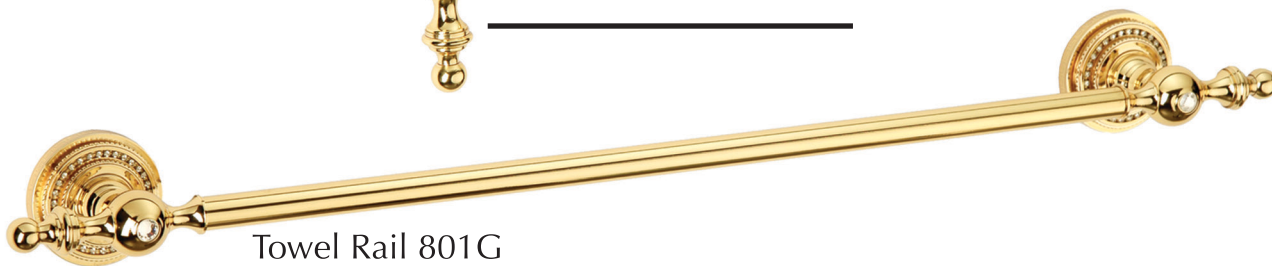

Pan Chrome Series

Pan Chrome Series

Towel Rail 001C

Shelf 003C

Towel Ring 004C

Toilet Roll Holder 012C

Double Hook 010C

Toilet Roll Holder 011C

Cotton Box 240G

Cotton Box 240A

Cotton Box 240C

Eldorado Gold Series

Eldorado Gold Series

Shelf 803G

Double Towel Rail 842G

Towel Rail 801G

Toilet Roll Holder 812G

Towel Ring 804G

Toilet Roll Holder 811G

Double Hook 810G

Soap Dish 807G

Thumbler 806G

Soap Dispenser 814G

Toilet Brush Holder 805G