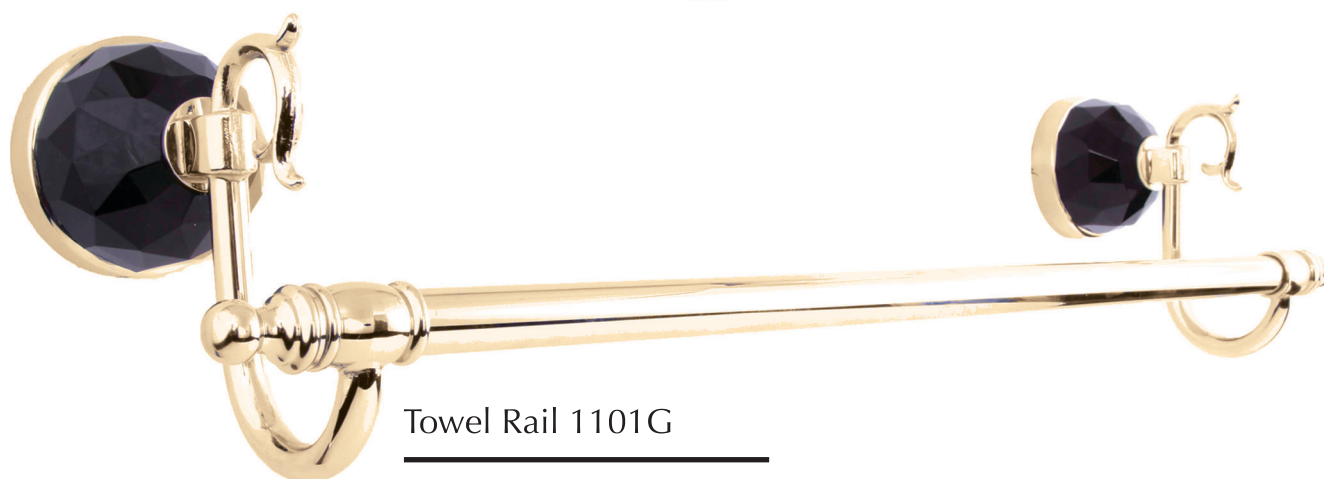

Pan Chrome Series

Pan Chrome Series

Towel Rail 001C

Shelf 003C

Towel Ring 004C

Toilet Roll Holder 012C

Double Hook 010C

Toilet Roll Holder 011C

Soap Dish 007C

Soap Dispenser 014C

Thumbler 006C

Toilet Brush Holder 005C

Diamond Gold Series

Toilet Roll Holder 1111G

Double Hook 1110G

Soap Dish 1107G

Towel Rail 1101G

Towel Ring 1104G

Thumbler 1106G

Toilet Brush Holder 1105G

Toilet Roll Holder 1112G

Versace Freestand Series

Versace Freestand Series

Soap Dish 260A

Cotton Box 240G

Cotton Box 240A

Cotton Box 240C

Eldorado Gold Series

Eldorado Gold Series

Shelf 803G

Double Towel Rail 842G

Towel Rail 801G